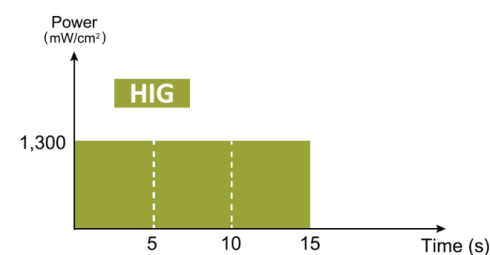

5 Curing Modes

STD (Standard):
900mW/cm²(±10%) light intensity for 5, 10, 15, or 20 seconds

ORT (Orthodontic):
1,800mW/cm²(±10%) light intensity for 3, 4, 5 seconds or P (pulse)

SFT (Soft start):
Light intensity gradually increases to 1,300mW/cm²(±10%) for 10 or 15 seconds

ORT P (Orthodontic Pulse Mode):
1,800 mW/cm² (±10%) of light turns on for 2 seconds and then off for 1 second eight times

HIG (High Power):
1,300mW/cm²(±10%) light intensity for 5, 10, or 15 seconds

MAX (Max Power):
2,400mW/cm²(±10%) light intensity for 1, 2, or 3 seconds