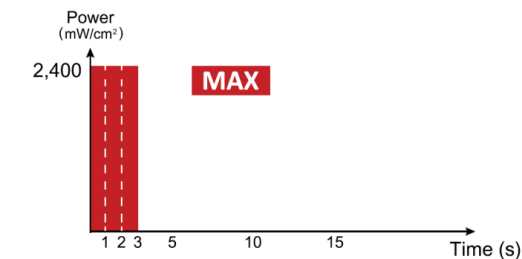

5 Curing Modes

STD (Standard):
900mW/cm²(±10%) light intensity for 5, 10, 15, or 20 seconds

ORT (Orthodontic):
1,800mW/cm²(±10%) light intensity for 3, 4, 5 seconds or P (pulse)

SFT (Soft start):
Light intensity gradually increases to 1,300mW/cm²(±10%) for 10 or 15 seconds

ORT P (Orthodontic Pulse Mode):
1,800 mW/cm² (±10%) of light turns on for 2 seconds and then off for 1 second eight times

HIG (High Power):
1,300mW/cm²(±10%) light intensity for 5, 10, or 15 seconds

MAX (Max Power):
2,400mW/cm²(±10%) light intensity for 1, 2, or 3 seconds