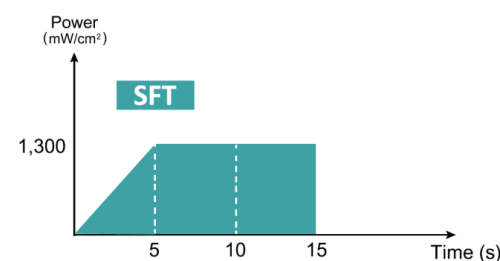

Features

- A high intensity output of **2,400mW/cm²** and 10W LED offers short curing time and efficient polymerization
- 360° swivel light probe and silicone ring tip ensure patient comfort
- **Dual-wavelength** with 4 LED lamps can efficiently polymerize all dental materials
- Broadband spectrum of **385nm~515nm**
- Five (5) versatile curing modes allow flexible curing time and power intensity including 1second curing and Orthodontic curing mode
- **Wireless battery charging system** eliminates any potential charging contact problems
- High capacity 2,600mAh Li-ion battery offers longer battery life
- Built-in Light Intensity Measurement Sensor provides peace of mind so clinicians can always verify if the intensity is within normal range
- Designed ergonomically, the handpiece is light and elegant so it can easily reach all curing sites and offers maximum comfort for both patient and clinician

5 Curing Modes

STD (Standard):
900mW/cm²(±10%) light intensity for 5, 10, 15, or 20 seconds

ORT (Orthodontic):
1,800mW/cm²(±10%) light intensity for 3, 4, 5 seconds or P (pulse)

SFT (Soft start):
Light intensity gradually increases to 1,300mW/cm²(±10%) for 10 or 15 seconds

ORT P (Orthodontic Pulse Mode):
1,800 mW/cm² (±10%) of light turns on for 2 seconds and then off for 1 second eight times

HIG (High Power):
1,300mW/cm²(±10%) light intensity for 5, 10, or 15 seconds

MAX (Max Power):
2,400mW/cm²(±10%) light intensity for 1, 2, or 3 seconds