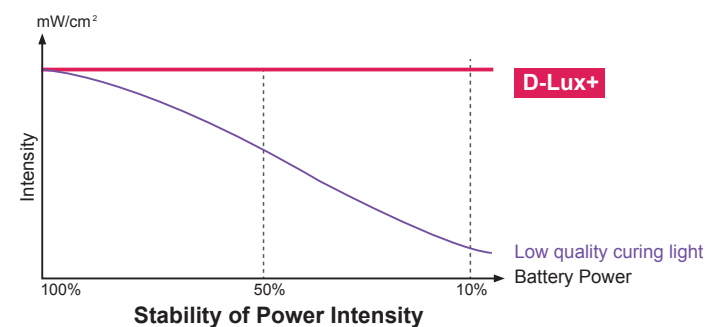

D-LUX+ CORDLESS LED CURING LIGHT NEW

D-LUX+ is a high performance dual-wavelength Cordless LED Curing Light. Built and designed with the highest quality and durability, its dual-wavelength can efficiently, effectively, and uniformly polymerize all light-cured dental materials. At its maximum light intensity output of 2,400mW/cm², it can complete all restorations safely and efficiently.

Features

- A high intensity output of **2,400mW/cm²** and 10W LED offers short curing time and efficient polymerization
- 360° swivel light probe and silicone ring tip ensure patient comfort
- **Dual-wavelength** with 4 LED lamps can efficiently polymerize all dental materials
- Broadband spectrum of **385nm~515nm**
- Five (5) versatile curing modes allow flexible curing time and power intensity including 1second curing and Orthodontic curing mode
- **Wireless battery charging system** eliminates any potential charging contact problems
- High capacity 2,600mAh Li-ion battery offers longer battery life
- Built-in Light Intensity Measurement Sensor provides peace of mind so clinicians can always verify if the intensity is within normal range
- Designed ergonomically, the handpiece is light and elegant so it can easily reach all curing sites and offers maximum comfort for both patient and clinician

5 Curing Modes

STD (Standard):
900mW/cm²(±10%) light intensity for 5, 10, 15, or 20 seconds

ORT (Orthodontic):
1,800mW/cm²(±10%) light intensity for 3, 4, 5 seconds or P (pulse)

SFT (Soft start):
Light intensity gradually increases to 1,300mW/cm²(±10%) for 10 or 15 seconds

ORT P (Orthodontic Pulse Mode):
1,800 mW/cm² (±10%) of light turns on for 2 seconds and then off for 1 second eight times

HIG (High Power):
1,300mW/cm²(±10%) light intensity for 5, 10, or 15 seconds

MAX (Max Power):
2,400mW/cm²(±10%) light intensity for 1, 2, or 3 seconds