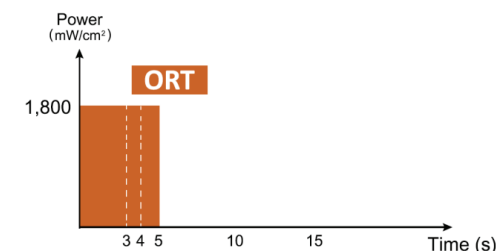

Features

- A high intensity output of **2,400mW/cm²** and 10W LED offers short curing time and efficient polymerization
- 360° swivel light probe and silicone ring tip ensure patient comfort
- **Dual-wavelength** with 4 LED lamps can efficiently polymerize all dental materials
- Broadband spectrum of **385nm~515nm**
- Five (5) versatile curing modes allow flexible curing time and power intensity including 1second curing and Orthodontic curing mode
- **Wireless battery charging system** eliminates any potential charging contact problems
- High capacity 2,600mAh Li-ion battery offers longer battery life
- Built-in Light Intensity Measurement Sensor provides peace of mind so clinicians can always verify if the intensity is within normal range
- Designed ergonomically, the handpiece is light and elegant so it can easily reach all curing sites and offers maximum comfort for both patient and clinician

5 Curing Modes

STD (Standard):
900mW/cm²(±10%) light intensity for 5, 10, 15, or 20 seconds

ORT (Orthodontic):
1,800mW/cm²(±10%) light intensity for 3, 4, 5 seconds or P (pulse)

SFT (Soft start):
Light intensity gradually increases to 1,300mW/cm²(±10%) for 10 or 15 seconds

ORT P (Orthodontic Pulse Mode):
1,800 mW/cm² (±10%) of light turns on for 2 seconds and then off for 1 second eight times

HIG (High Power):
1,300mW/cm²(±10%) light intensity for 5, 10, or 15 seconds

MAX (Max Power):
2,400mW/cm²(±10%) light intensity for 1, 2, or 3 seconds