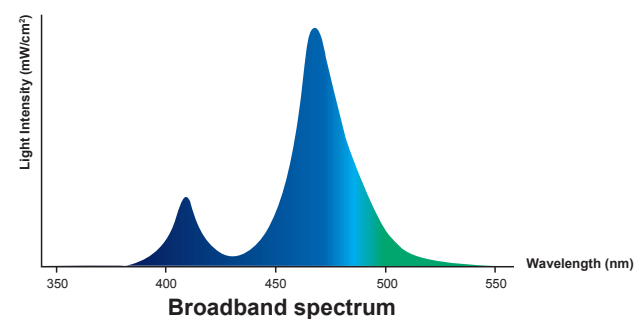

D-LUX+ CORDLESS LED CURING LIGHT NEW

D-LUX+ is a high performance dual-wavelength Cordless LED Curing Light. Built and designed with the highest quality and durability, its dual-wavelength can efficiently, effectively, and uniformly polymerize all light-cured dental materials. At its maximum light intensity output of 2,400mW/cm², it can complete all restorations safely and efficiently.

Features

- A high intensity output of **2,400mW/cm²** and 10W LED offers short curing time and efficient polymerization
- 360° swivel light probe and silicone ring tip ensure patient comfort
- **Dual-wavelength** with 4 LED lamps can efficiently polymerize all dental materials
- Broadband spectrum of **385nm~515nm**
- Five (5) versatile curing modes allow flexible curing time and power intensity including 1second curing and Orthodontic curing mode
- **Wireless battery charging system** eliminates any potential charging contact problems
- High capacity 2,600mAh Li-ion battery offers longer battery life
- Built-in Light Intensity Measurement Sensor provides peace of mind so clinicians can always verify if the intensity is within normal range
- Designed ergonomically, the handpiece is light and elegant so it can easily reach all curing sites and offers maximum comfort for both patient and clinician

5 Curing Modes

STD (Standard):
900mW/cm²(±10%) light intensity for 5, 10, 15, or 20 seconds

ORT (Orthodontic):
1,800mW/cm²(±10%) light intensity for 3, 4, 5 seconds or P (pulse)

SFT (Soft start):
Light intensity gradually increases to 1,300mW/cm²(±10%) for 10 or 15 seconds

ORT P (Orthodontic Pulse Mode):
1,800 mW/cm² (±10%) of light turns on for 2 seconds and then off for 1 second eight times

HIG (High Power):
1,300mW/cm²(±10%) light intensity for 5, 10, or 15 seconds

MAX (Max Power):
2,400mW/cm²(±10%) light intensity for 1, 2, or 3 seconds