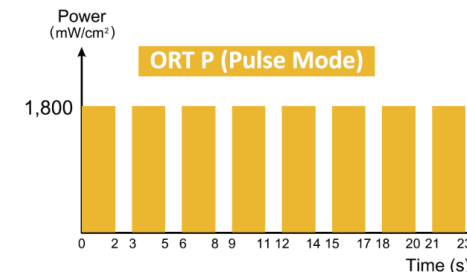

Features

- A high intensity output of **2,400mW/cm²** and 10W LED offers short curing time and efficient polymerization
- 360° swivel light probe and silicone ring tip ensure patient comfort
- **Dual-wavelength** with 4 LED lamps can efficiently polymerize all dental materials
- Broadband spectrum of **385nm~515nm**
- Five (5) versatile curing modes allow flexible curing time and power intensity including 1second curing and Orthodontic curing mode
- **Wireless battery charging system** eliminates any potential charging contact problems
- High capacity 2,600mAh Li-ion battery offers longer battery life
- Built-in Light Intensity Measurement Sensor provides peace of mind so clinicians can always verify if the intensity is within normal range
- Designed ergonomically, the handpiece is light and elegant so it can easily reach all curing sites and offers maximum comfort for both patient and clinician

5 Curing Modes

STD (Standard):
900mW/cm²(±10%) light intensity for 5, 10, 15, or 20 seconds

ORT (Orthodontic):
1,800mW/cm²(±10%) light intensity for 3, 4, 5 seconds or P (pulse)

SFT (Soft start):
Light intensity gradually increases to 1,300mW/cm²(±10%) for 10 or 15 seconds

ORT P (Orthodontic Pulse Mode):
1,800 mW/cm² (±10%) of light turns on for 2 seconds and then off for 1 second eight times

HIG (High Power):
1,300mW/cm²(±10%) light intensity for 5, 10, or 15 seconds

MAX (Max Power):
2,400mW/cm²(±10%) light intensity for 1, 2, or 3 seconds