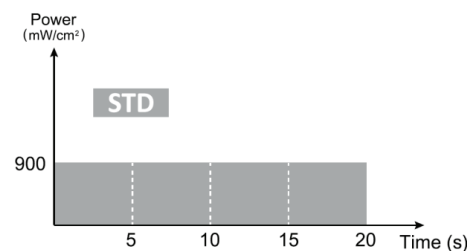

D-LUX+ CORDLESS LED CURING LIGHT NEW

D-LUX+ is a high performance dual-wavelength Cordless LED Curing Light. Built and designed with the highest quality and durability, its dual-wavelength can efficiently, effectively, and uniformly polymerize all light-cured dental materials. At its maximum light intensity output of 2,400mW/cm², it can complete all restorations safely and efficiently.

Features

- A high intensity output of **2,400mW/cm²** and 10W LED offers short curing time and efficient polymerization
- 360° swivel light probe and silicone ring tip ensure patient comfort
- **Dual-wavelength** with 4 LED lamps can efficiently polymerize all dental materials
- Broadband spectrum of **385nm~515nm**
- Five (5) versatile curing modes allow flexible curing time and power intensity including 1second curing and Orthodontic curing mode
- **Wireless battery charging system** eliminates any potential charging contact problems
- High capacity 2,600mAh Li-ion battery offers longer battery life
- Built-in Light Intensity Measurement Sensor provides peace of mind so clinicians can always verify if the intensity is within normal range
- Designed ergonomically, the handpiece is light and elegant so it can easily reach all curing sites and offers maximum comfort for both patient and clinician

5 Curing Modes

STD (Standard):
900mW/cm²(±10%) light intensity for 5, 10, 15, or 20 seconds

ORT (Orthodontic):
1,800mW/cm²(±10%) light intensity for 3, 4, 5 seconds or P (pulse)

SFT (Soft start):
Light intensity gradually increases to 1,300mW/cm²(±10%) for 10 or 15 seconds

ORT P (Orthodontic Pulse Mode):
1,800 mW/cm² (±10%) of light turns on for 2 seconds and then off for 1 second eight times

HIG (High Power):
1,300mW/cm²(±10%) light intensity for 5, 10, or 15 seconds

MAX (Max Power):
2,400mW/cm²(±10%) light intensity for 1, 2, or 3 seconds